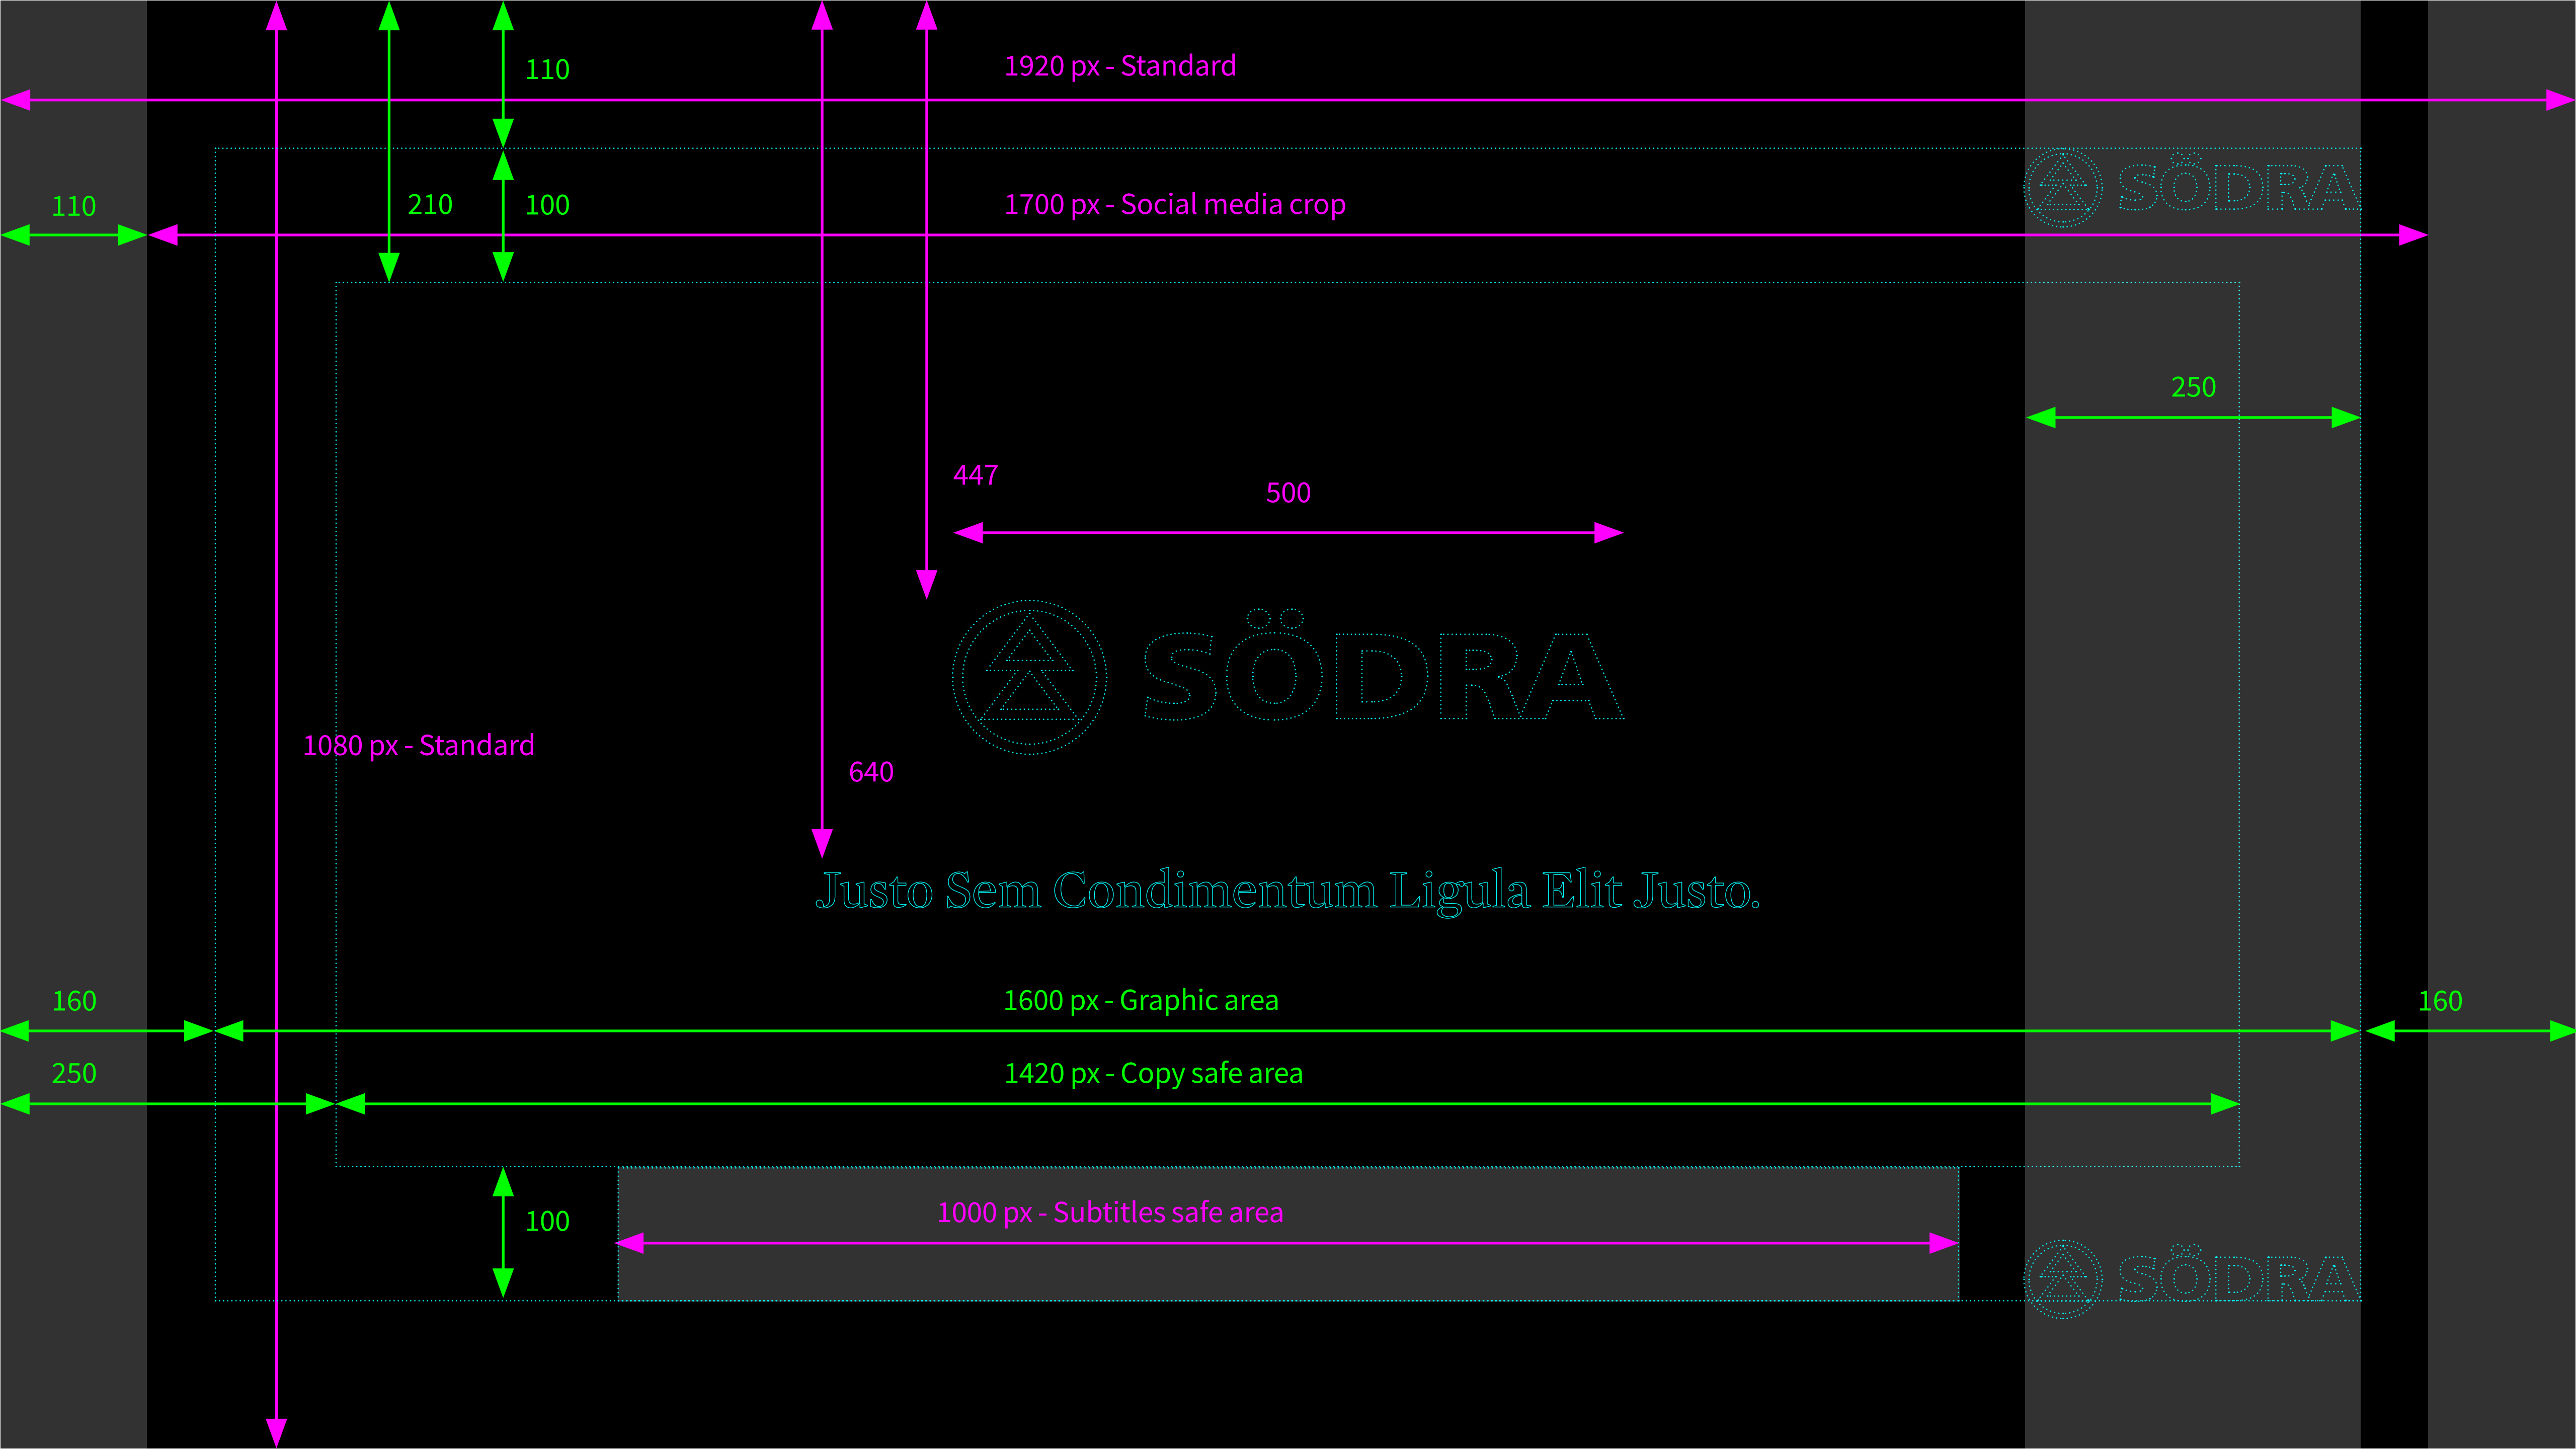

Guidelines for film graphics

Aspect ratio 16:9

And the most common resolution used is 1080p.
Full HD 1920 × 1080 (FHD)

Our movies are displayed mainly through digital channels and monitors, so a standard aspect ratio helps us maintain the same identity on all our movies. And it's easy to distribute them to all our channels.

The graphics also have a safe area to support a cropped format 1700 × 1080 that's more suitable for social media.

Fonts

Mercury Display is used for headers and Frutiger for small texts.

Font sizes are measured in points, can be replaced with pixels.

Font sizes:

- **Big** - Mercury Display 120pt. *Leading 100, tracking -5*
 - **Standard** - Mercury Display 90pt. *Leading 80, tracking -5*
 - **Small** - Mercury Display 70pt. *Leading 60, tracking -5*
 - **Underliner** - Mercury Text G1 Italic 55pt. *Leading 65, tracking -0*
 - **Mini** - Mercury Text G1 Roman 45pt. *Leading 50, tracking -5*
 - **Namebox** - Frutiger Roman 23pt.
 - **Subtitles** - Frutiger Roman 50pt, 5 pt outline
-

Alternative placement,
Mercury Display 90pt.

Alternative placement,
Mercury Display 90pt.

For longer texts that span multiple lines.
A maximum of three rows with soft line breaks
are recommended. Small 70pt.